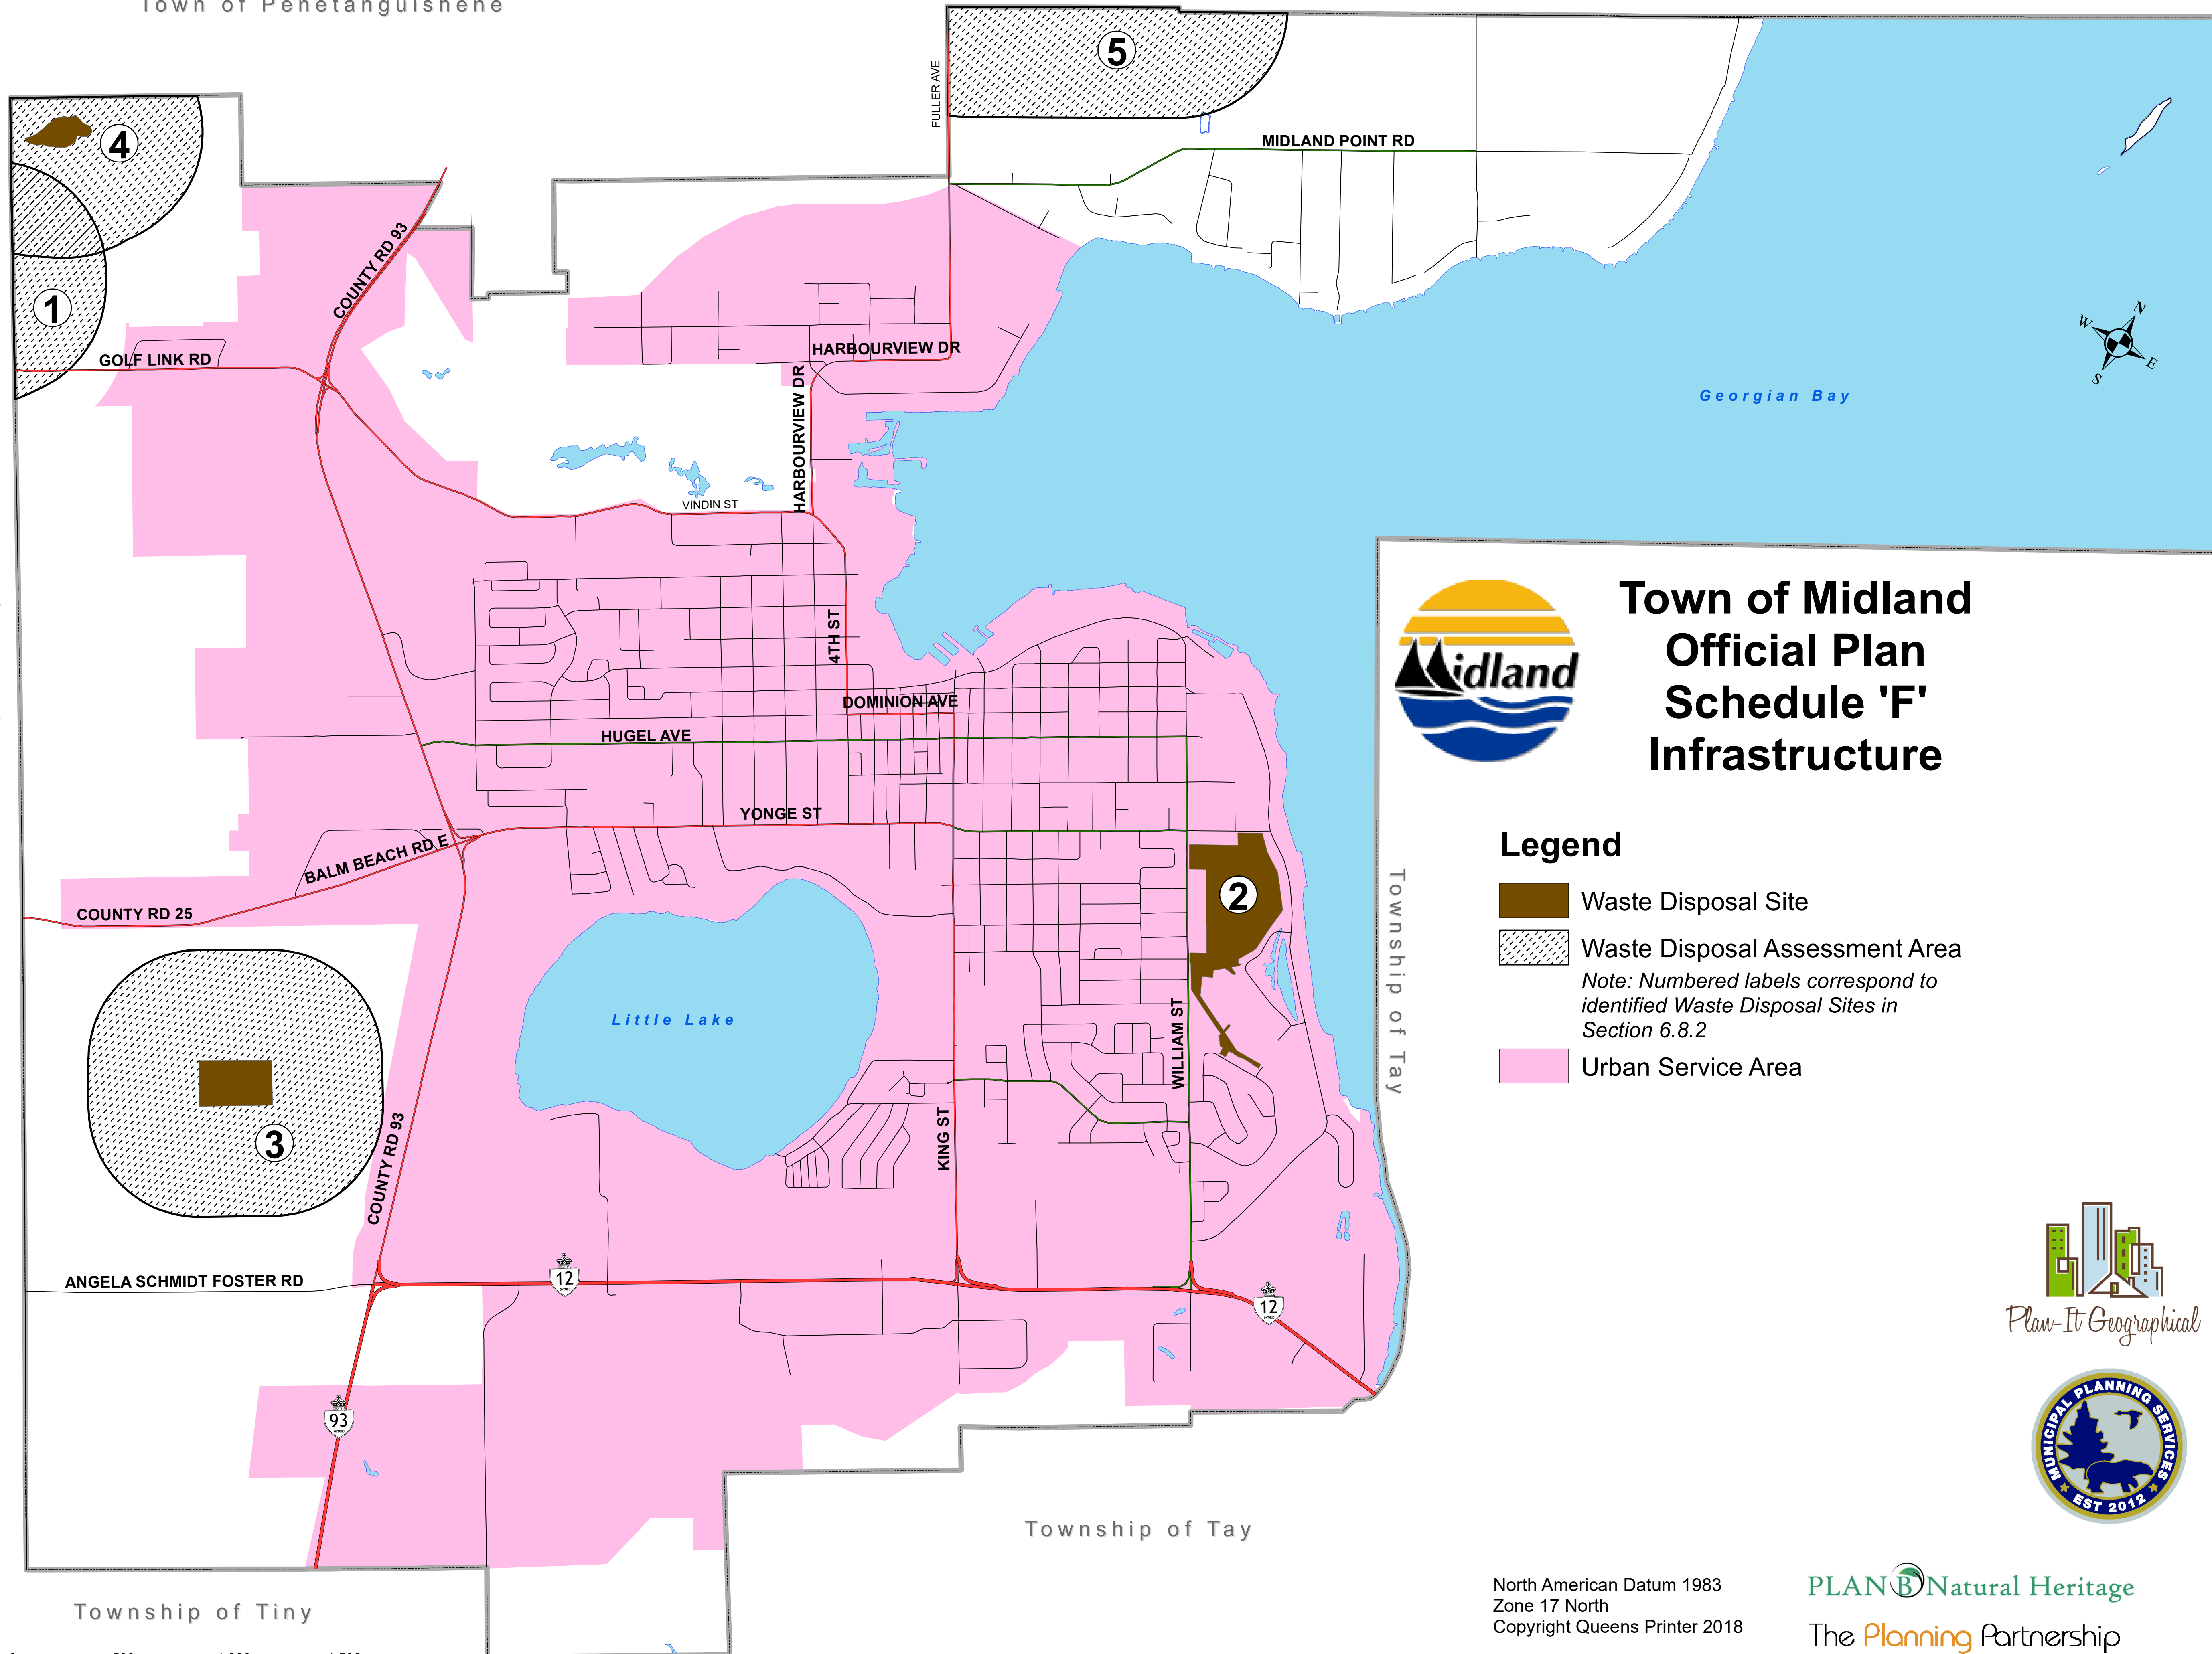

Town of Penetanguishene

Town of Penetanguishene

Township of Tiny

Township of Tay

Township of Tay

Township of Tiny

0 500 1,000 1,500 Metres

# Town of Midland Official Plan Schedule 'F' Infrastructure

## Legend

-  Waste Disposal Site
-  Waste Disposal Assessment Area  
*Note: Numbered labels correspond to identified Waste Disposal Sites in Section 6.8.2*
-  Urban Service Area

North American Datum 1983  
Zone 17 North  
Copyright Queens Printer 2018  
November 20, 2019