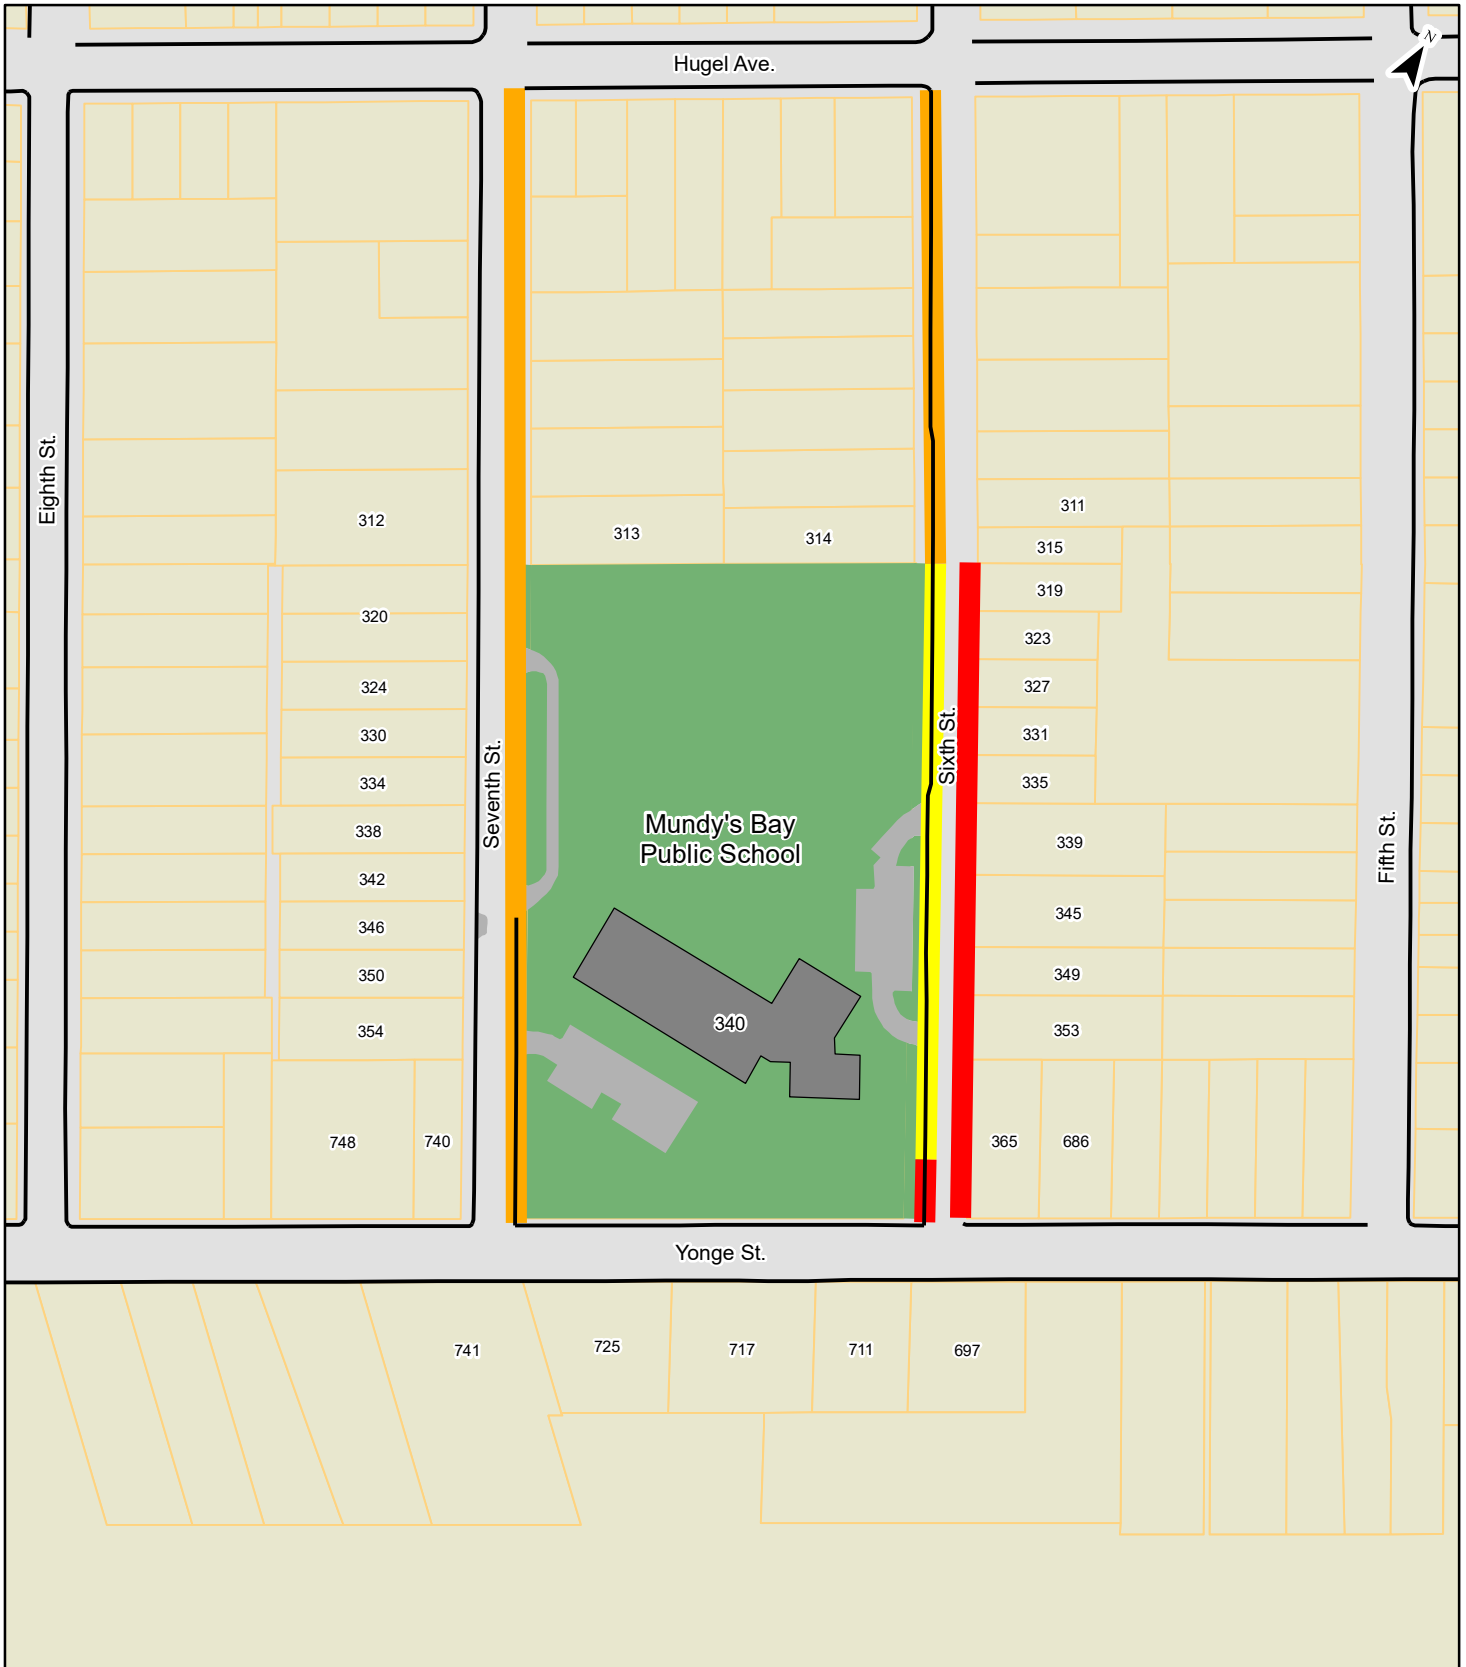

Mundy's Bay Public School

Existing No Parking By-Law Configuration

Current Street Parking Situation

- No Parking
- No Stopping
- No Parking Between 8 AM and 5 PM

- Sidewalk
- School Building
- School Drop-Off Zone / Parking Area
- Mundy's Bay Public School Property