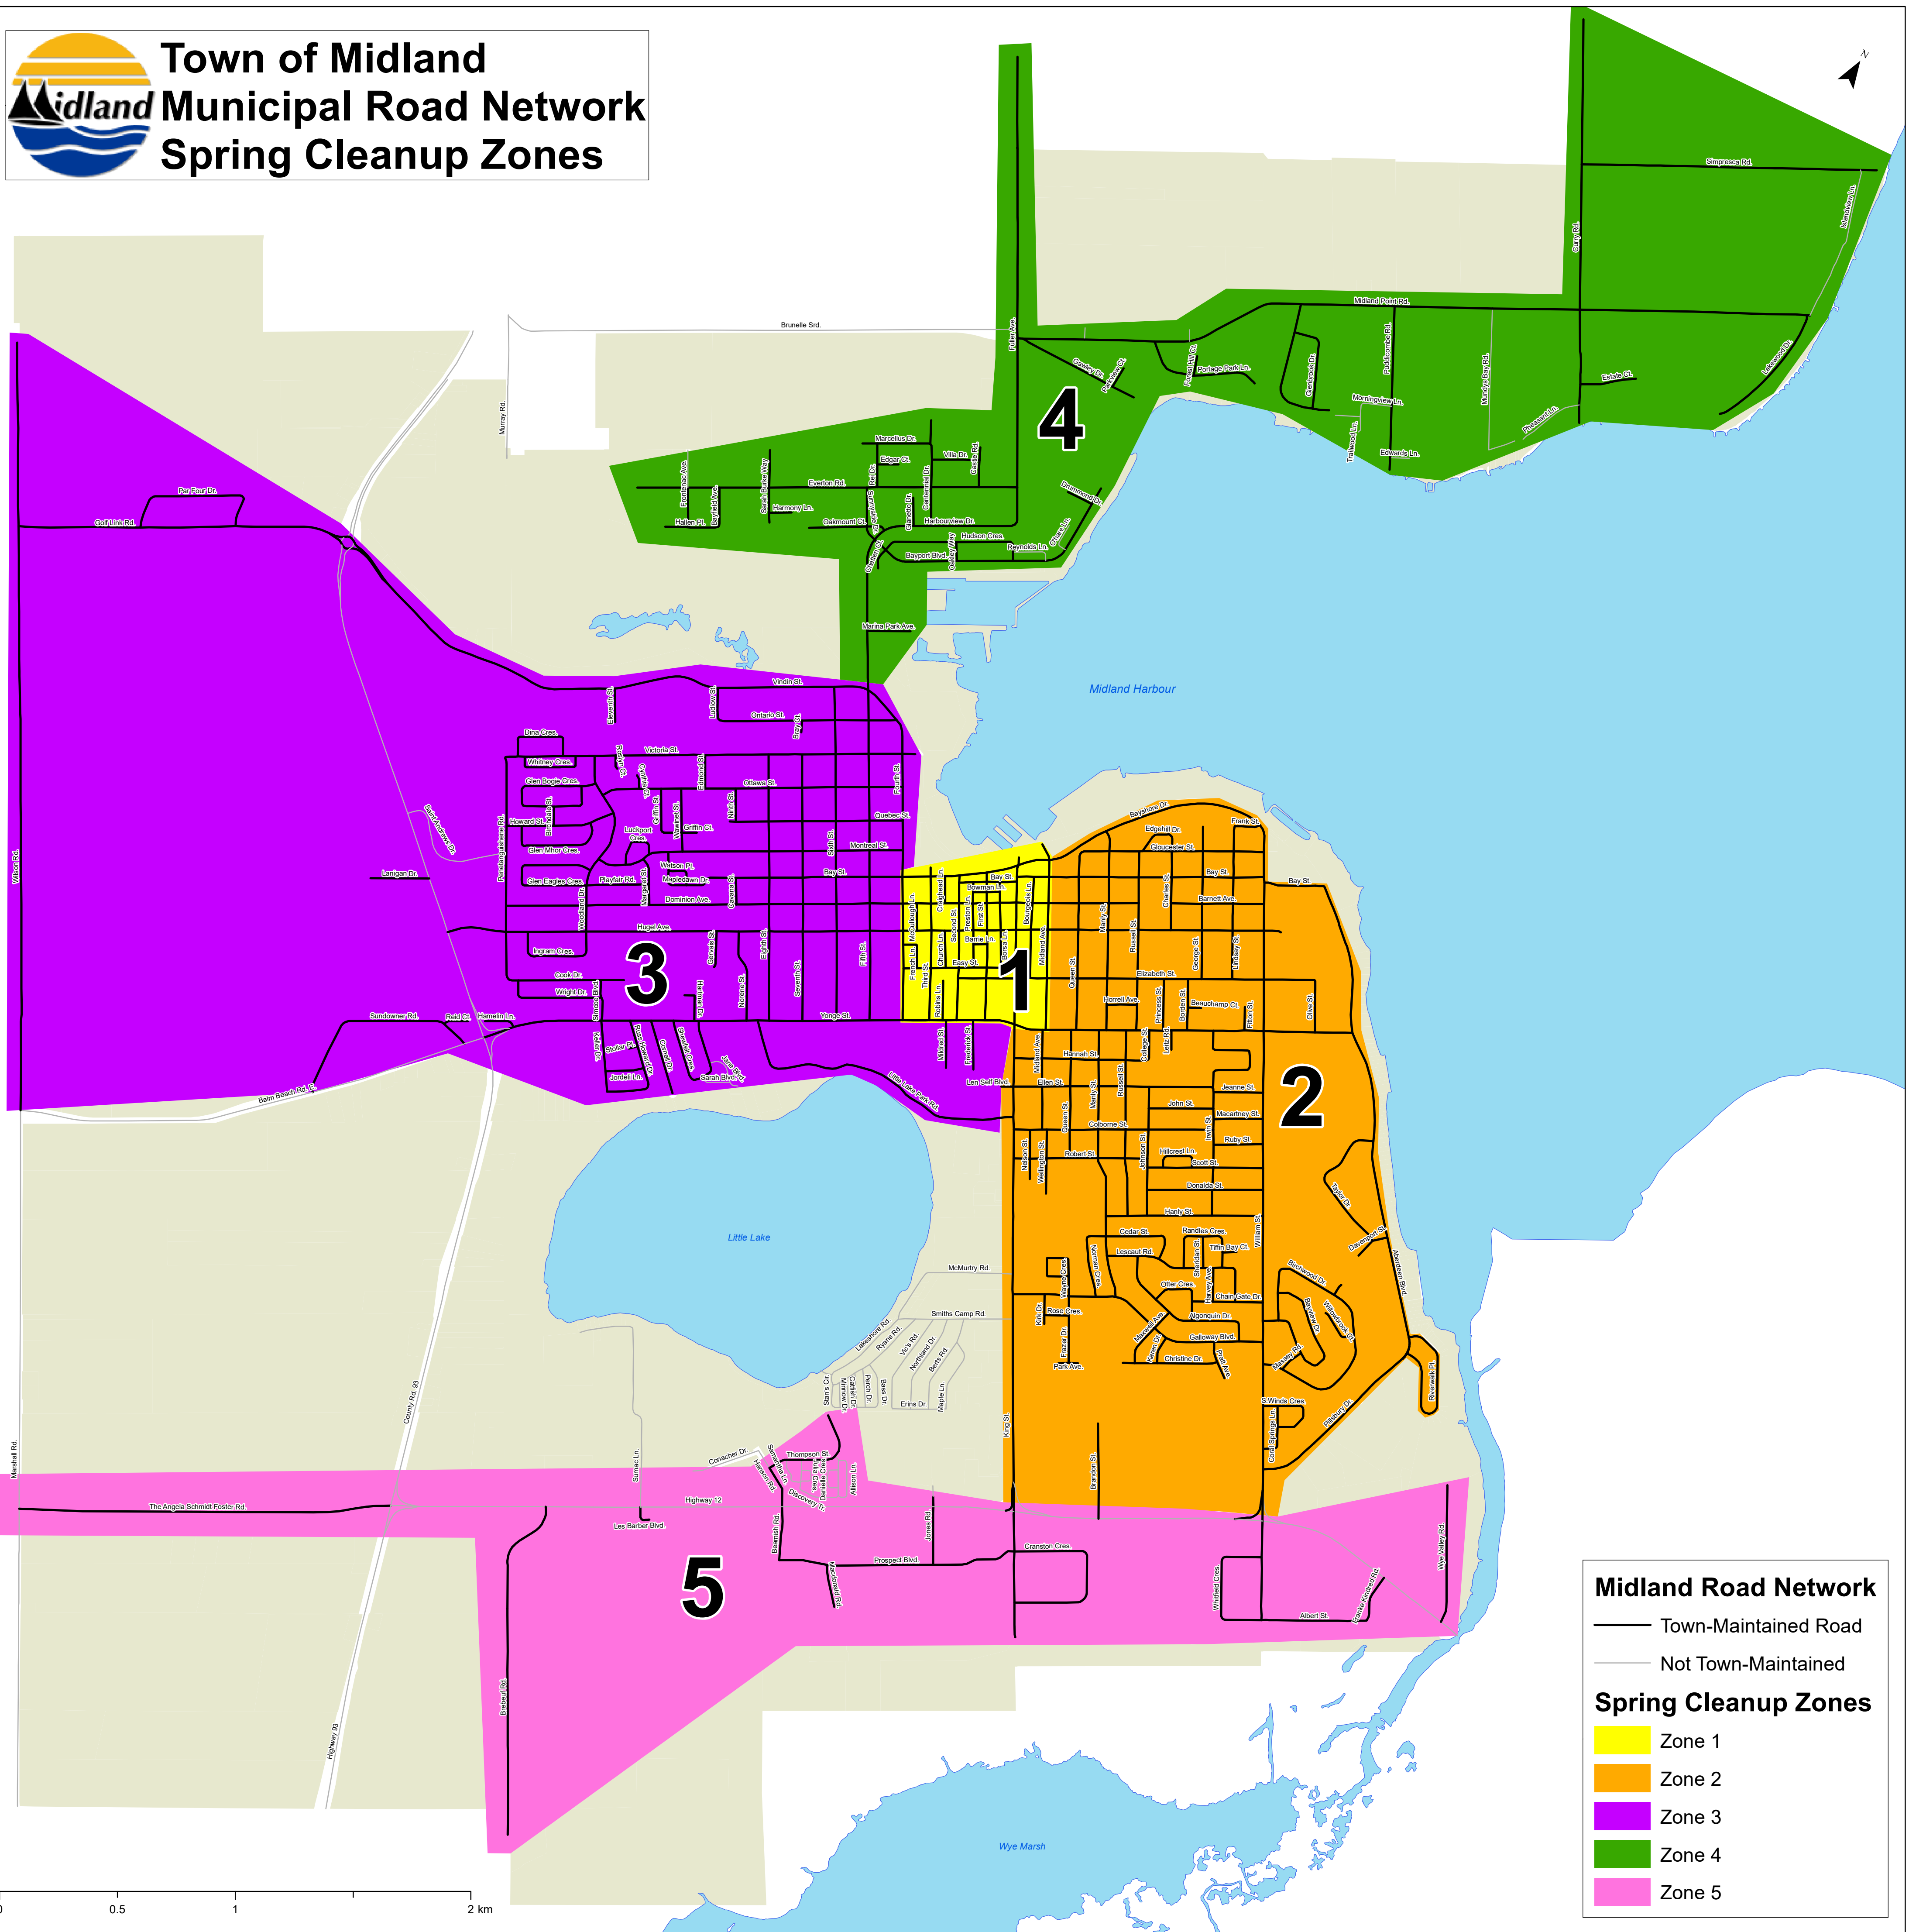

# Town of Midland Municipal Road Network Spring Cleanup Zones

### Midland Road Network

- Town-Maintained Road
- Not Town-Maintained

### Spring Cleanup Zones

- Zone 1
- Zone 2
- Zone 3
- Zone 4
- Zone 5